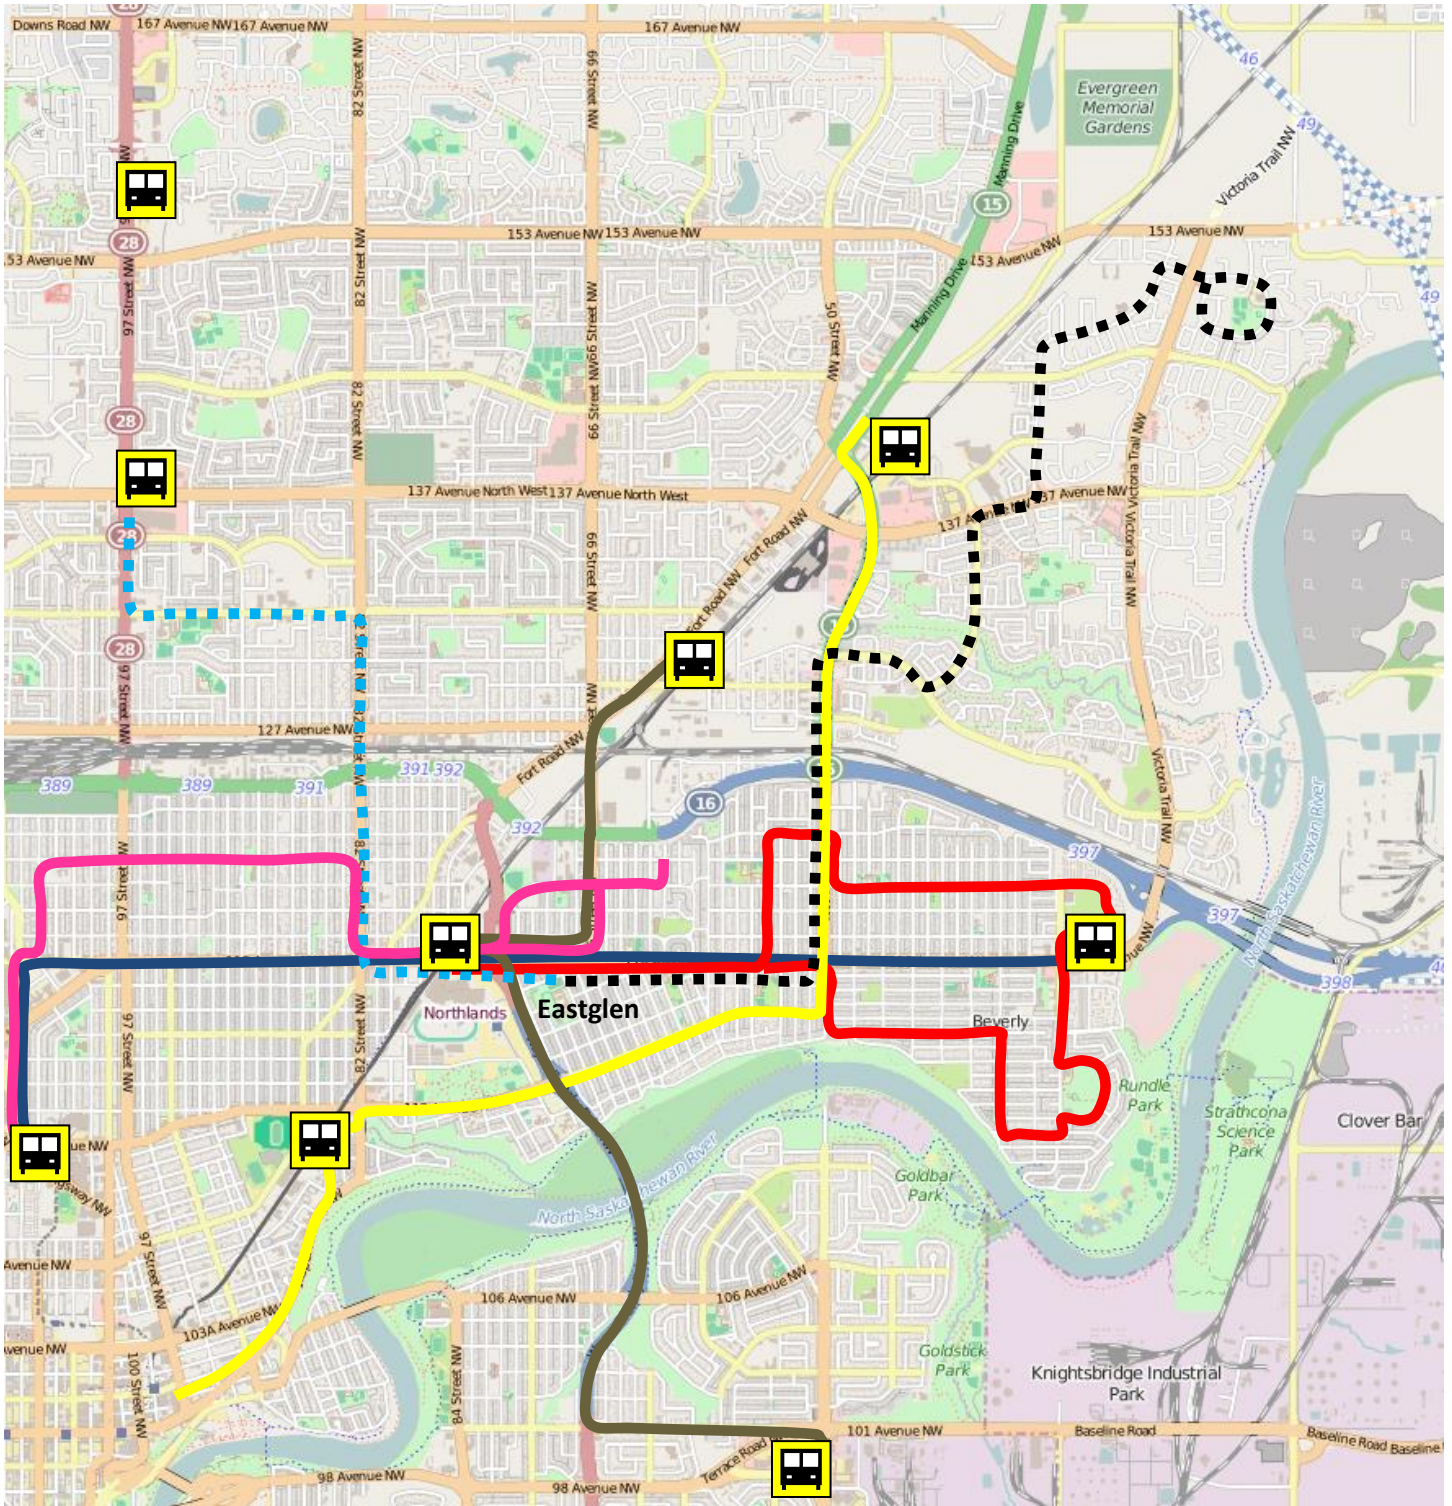

Direct Bus Service for Eastglen

-  Regular Service
-  New School Special